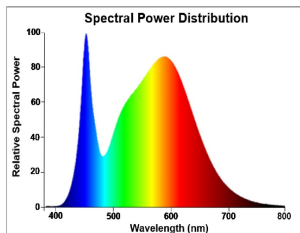

ToLEDo Superia T8 CCG and AC

ToLEDo SUPERIA T8 CCG L 1500 4100LM 840 75K PET SL
0030249

TECHNICAL DRAWINGS