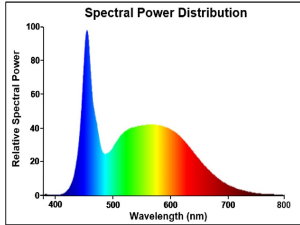

ToLEDo Superia T8 CCG and AC

ToLEDo SUPERIA T8 CCG L 1500 4100LM 865 75K PET SL
0030250

TECHNICAL DRAWINGS