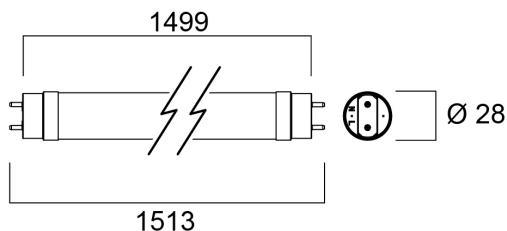

ToLED_o SUPERIA T8 CCG L1500 4100LM 865 75K PET SL

Item No: 0030250

SYLVANIA

Technical Assets

Dimensions (mm)

Photometrics

ToLEDo SUPERIA T8 CCG L1500 4100LM 865 75K PET SL

Item No: 0030250

SYLVANIA

General data

Product name	ToLEDo SUPERIA T8 CCG L1500 4100LM 865 75K PET SL
Technology	LED
Lamp shape	Tube, double-ended
Cap/Base	G13
Lamp finish	Frosted/Coated
General application	Hospitality, Logistics & Industry, Residential & Consumer
Operating temperature range (°C)	-20°C...+55°C
ETIM Class	EC001959
E-number FI	4941355
Warranty	5 years

Optical data

Useful luminous flux (Φ_{use})	4100
Correlated colour temperature (k)	6500
CRI (Ra)	80
Colour Variation Initial (SDCM)	SDCM6
Beam Angle (°)	170
Photobiological Risk Group	RG0

Electrical data

Power consumption (W)	22.2
Wattage (W)	22.2
Primary Supply/Product voltage - min (V)	220
Lamp power factor	0.9
Control gear required	No
Inrush Current (A)	16.2
Inrush Duration (μs)	50
Lamp Energy Label (class)	C

Lifetime data

Lifespan L70 B50	75000

Physical data

IP rating	IP20
Nominal Product Length (mm)	1499
Nominal Product Diameter (mm)	28
Weight (kg)	0.26

Packaging

Product EAN number	5410288302508
Packaging single width (cm)	2.9
Packaging single depth (cm)	2.9
DUN14 (inner)	15410288302505
Packaging outer length / height (cm)	161.0

Safety data

Optimal operating condition (°C)	-20-55
Breakage cleaning instructions	Not applicable
Special purpose lamp	No
Safety message	Suitable for totally enclosed fixture