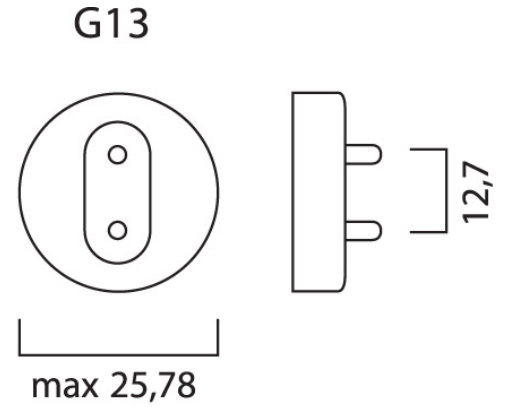

Technical drawings

Data table

GENERAL DATA

Product name	ToLEDo Superia T8 V7 4FT 3100LM 840
Technology	LED
Watt (Rated) (W)	18
Cap/Base	G13
Fixture rating	Open
Operating temperature range (°C)	-20°C...+55°C
Performance ambient temperature Tq (°C)	25
E-number FI	4941303
Warranty	5 years

OPTICAL DATA

Luminous flux (Rated) (lm)	3100
Colour temperature (K)	4000
CRI (Ra)	80