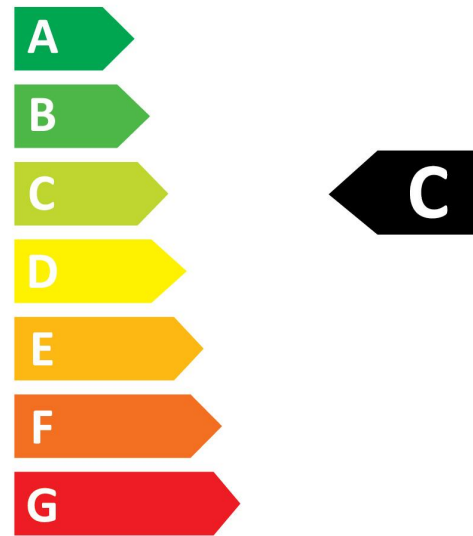

### SAFETY DATA

## Energy label

**18**  
kWh/1000h

**18**  
kWh/1000h

Light your world