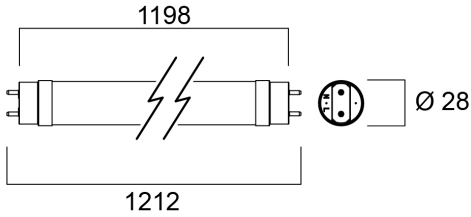

Technical drawings

Data table

GENERAL DATA

Product name	ToLEDo Superia T8 V7 4FT 3100LM 840
Technology	LED
Watt (Rated) (W)	18
Cap/Base	G13
Fixture rating	Open
Operating temperature range (°C)	-20°C...+55°C
Performance ambient temperature Tq (°C)	25
E-number FI	4941303
Warranty	5 years

OPTICAL DATA

Luminous flux (Rated) (lm)	3100
Colour temperature (K)	4000
CRI (Ra)	80