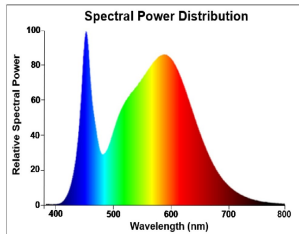

ToLEDo Superia T8 CCG and AC *ToLEDo Superia T8 V7 4FT 3100LM 840* 0029285

TECHNICAL DRAWINGS