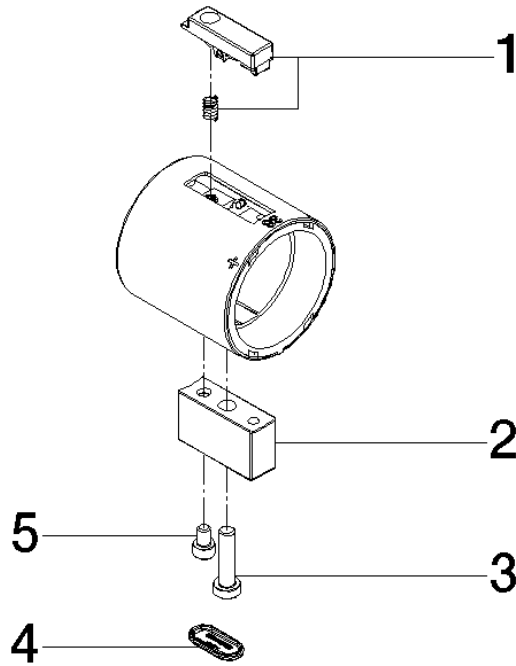

90 17 33 019 00 Product version from 4/1/2025

Parts for other finishes can be found here: [Chrome](#)

Spare parts list

No.	Item Number	Name	Quantity used	Delivery time
1	90 21 33 011 00-13	Repair kit for thermostat handle - black	1.00	14