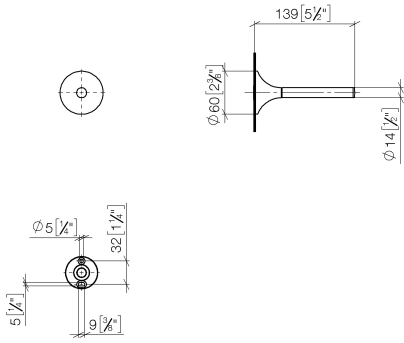

83 590 809 Product version from 3/13/2017 to 8/29/2019

- width 60mm
- height 60 mm
- rosette Ø 60 mm
- 139mm projection

	Brushed Platinum	83 590 809-06
	Chrome	83 590 809-00
	Platinum	83 590 809-08
	Dark Chrome	83 590 809-19
	Brushed Durabronze (23kt Gold)	83 590 809-28
	Brushed Gold (PVD)	83 590 809-37
	Brushed Dark Brass (PVD)	83 590 809-39
	Brushed Bronze (PVD)	83 590 809-42
	Brushed Dark Bronze (PVD)	83 590 809-43
	Brushed Champagne (22kt Gold)	83 590 809-46
	Champagne (22kt Gold)	83 590 809-47
	Brushed Dark Platinum	83 590 809-99

83 590 809 Product version from 3/13/2017 to 8/29/2019

mm [inches]

83 590 809 Product version from 3/13/2017 to 8/29/2019

Parts for other finishes can be found here: [Chrome](#)

### Spare parts list

No.	Item Number	Name	Quantity used	Delivery time
2	90 17 20 759 00 90	Holder Wall plate Ø 45 x 16 mm -	1.00	14
1	05 30 31 025 00 90	Mounting Bolt Round head 4,5 x 60 mm -	1.00	14