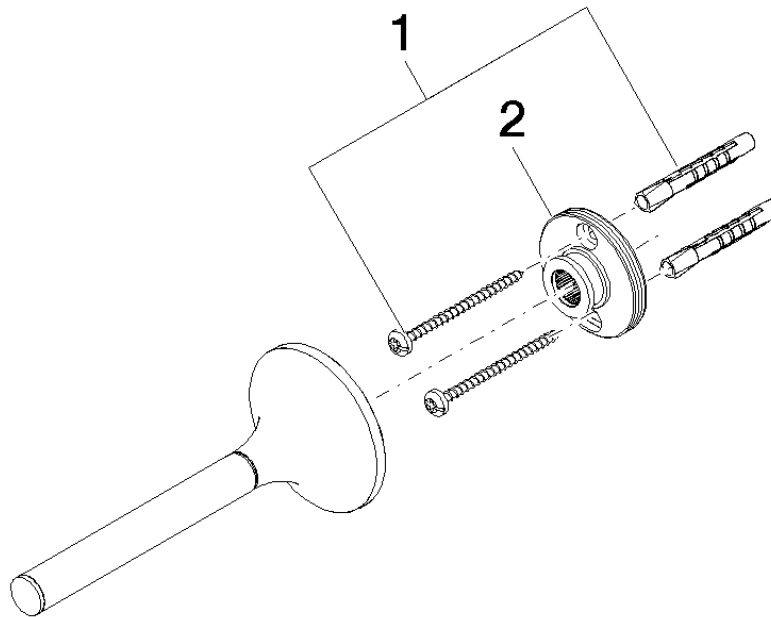

83 590 809 Product version from 3/13/2017 to 8/29/2019

- width 60mm
- height 60 mm
- rosette Ø 60 mm
- 139mm projection

	Brushed Platinum	83 590 809-06
	Chrome	83 590 809-00
	Platinum	83 590 809-08
	Dark Chrome	83 590 809-19
	Brushed Durabronze (23kt Gold)	83 590 809-28
	Brushed Gold (PVD)	83 590 809-37
	Brushed Dark Brass (PVD)	83 590 809-39
	Brushed Bronze (PVD)	83 590 809-42
	Brushed Dark Bronze (PVD)	83 590 809-43
	Brushed Champagne (22kt Gold)	83 590 809-46
	Champagne (22kt Gold)	83 590 809-47
	Brushed Dark Platinum	83 590 809-99

83 590 809 Product version from 3/13/2017 to 8/29/2019

mm [inches]

83 590 809 Product version from 3/13/2017 to 8/29/2019

Parts for other finishes can be found here: [Chrome](#)

### Spare parts list

No.	Item Number	Name	Quantity used	Delivery time
2	90 17 20 759 00 90	Holder Wall plate Ø 45 x 16 mm -	1.00	14
1	05 30 31 025 00 90	Mounting Bolt Round head 4,5 x 60 mm -	1.00	14