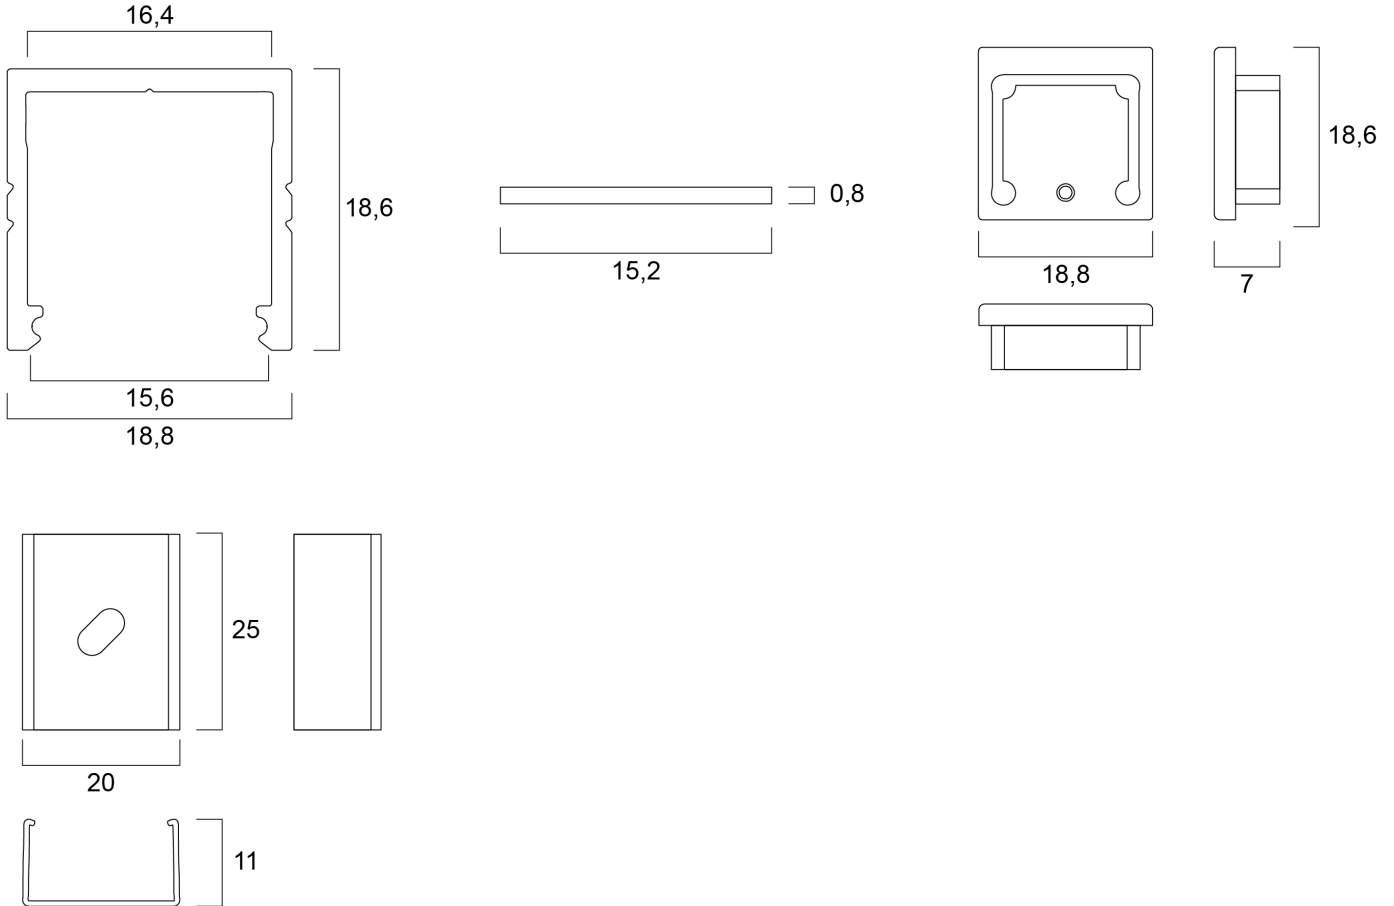

Features

- The Profile semi deep surface 16 SET BW consists of 2m anodised black profile , F click diffuser , 2 end caps and 4 holders (0022643)

Product Overview

Product name	Profile semi deep surface 16 (19x19) SET BW
Technology	Accessory
Housing	Aluminium
E-number FI	4278572
Photobiological Risk Group	Not applicable
Housing colour	Black
IP rating	IP00
IK rating	IK00
Product EAN number	5410288215891
Warranty	3 years

Profile semi deep surface 16 (19x19) SET BW 0021589

Technical drawings

Data table

GENERAL DATA

Product name	Profile semi deep surface 16 (19x19) SET BW
Technology	Accessory
Housing	Aluminium
Operating temperature range (°C)	25°C...+0°C
E-number FI	4278572

Control gear required	No
-----------------------	----

PHYSICAL DATA

Housing colour	Black
IP rating	IP00
IK rating	IK00
Diffuser finish	Opal
Nominal Product Length (mm)	2000
Nominal Product Width (mm)	18.8
Weight (kg)	0.43

PACKAGING

Single packaging type	Carton
Product EAN number	5410288215891
Packaging single width (cm)	1.9
Packaging single depth (cm)	1.9
DUN14 (outer)	15410288215898
Packaging outer length / height (cm)	200.5