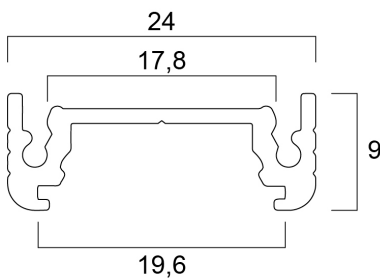

Profile shallow narrow 14 (24x9) 2m SET BW 0021588

Features

- The Profile shallow narrow 14 2m SET BW consists of 2m anodised black profile , F click diffuser, 2 end caps and 4 holders (0022645)

Product Overview

Product name	Profile shallow narrow 14 (24x9) 2m SET BW
Technology	Accessory
Housing	Aluminium
E-number FI	4278447
Housing colour	Black
Product EAN number	5410288215884
Warranty	3 years

Technical drawings

Profile shallow narrow 14 (24x9) 2m SET BW 0021588

Data table

GENERAL DATA

Product name	Profile shallow narrow 14 (24x9) 2m SET BW
Technology	Accessory
Housing	Aluminium
E-number FI	4278447
Warranty	3 years

ELECTRICAL DATA

Control gear required	No
-----------------------	----

PHYSICAL DATA

Housing colour	Black
Diffuser finish	Opal
Nominal Product Length (mm)	2000
Nominal Product Width (mm)	24
Weight (kg)	0.37