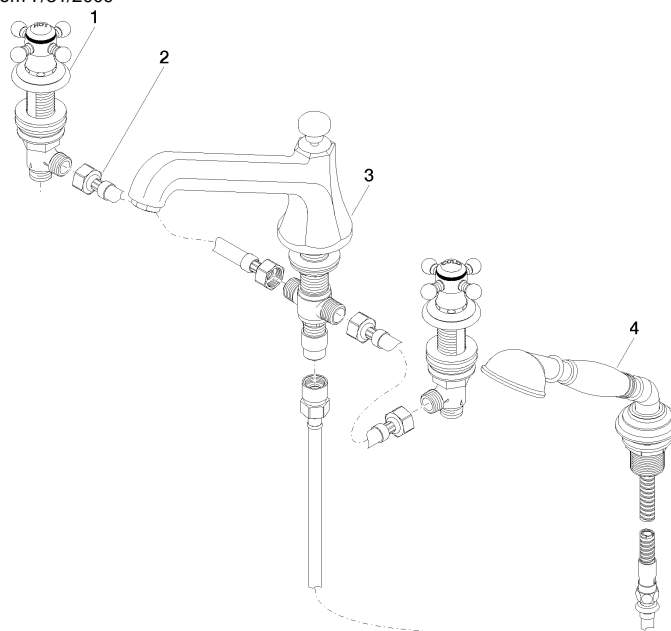

MADISON Bath shower set for bath rim or tile edge installation - Durabrand (23kt Gold)

MADISON

27 502 360 Product version from 7/31/2009

- spout: circular, air-enriched flow
 - max. spout flow rate 23 l/min
 - Hand shower: COMPACT RAIN, max. flow rate 6.8 l/min (at 3 bar)
 - complete hand shower set with anti-scale system
 - 225mm projection
 - automatic bath/shower diverter
 - height of mixer 185 mm
 - height up to aerator 140 mm
 - hole diameter valve 32 mm
 - hole diameter spout 32 mm
 - hole diameter for complete hand shower set 32 mm
 - rosette for complete hand shower set Ø 55mm
 - rosette for deck valve Ø 55mm
 - metal shower hose 1750mm with integrated anti-twist protection
- Intrinsic protection against back flow.

Flow rate chart

Codes & Standards

DIN 4109

EN 1717

ISO 3822

Ü-Zeichen

MADISON Bath shower set for bath rim or tile edge installation - Durabrass
(23kt Gold)

MADISON

Spare parts list

No.	Item Number	Name	Quantity used	Delivery time
1	20 000 360-09	MADISON Deck valve clockwise closing cold or hot - Durabronss (23kt Gold)	2.00	-
Spare part can no longer be ordered, please order the replacement item				
2	12 502 970 90	High pressure hose 1/2" x 1/2" x 400 mm -	2.00	14
4	27 703 360-09	MADISON Hand shower set for bath rim or tile edge installation - Durabronss (23kt Gold)	1.00	-
Spare part can no longer be ordered, please order the replacement item				
3	13 502 380-09	MADISON Bath spout with diverter for deck mounting - Durabronss (23kt Gold)	1.00	-
Spare part can no longer be ordered, please order the replacement item				