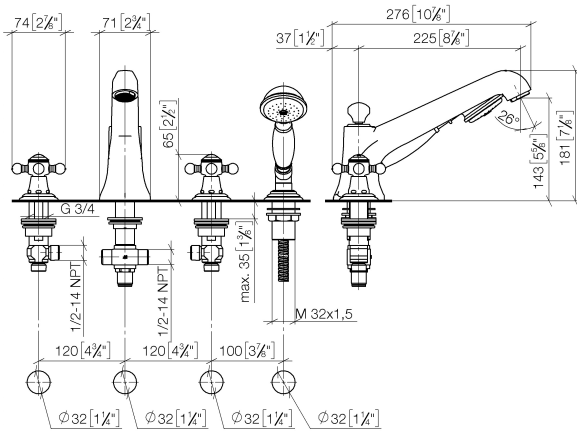

MADISON Bath shower set for bath rim or tile edge installation - Durabrand (23kt Gold)

MADISON

27 502 360 Product version from 7/31/2009

- spout: circular, air-enriched flow
 - max. spout flow rate 23 l/min
 - Hand shower: COMPACT RAIN, max. flow rate 6.8 l/min (at 3 bar)
 - complete hand shower set with anti-scale system
 - 225mm projection
 - automatic bath/shower diverter
 - height of mixer 185 mm
 - height up to aerator 140 mm
 - hole diameter valve 32 mm
 - hole diameter spout 32 mm
 - hole diameter for complete hand shower set 32 mm
 - rosette for complete hand shower set Ø 55mm
 - rosette for deck valve Ø 55mm
 - metal shower hose 1750mm with integrated anti-twist protection
- Intrinsic protection against back flow.

Flow rate chart

Codes & Standards

DIN 4109

EN 1717

ISO 3822

Ü-Zeichen

MADISON Bath shower set for bath rim or tile edge installation - Durabrass
(23kt Gold)

MADISON

Spare parts list

No.	Item Number	Name	Quantity used	Delivery time
1	20 000 360-09	MADISON Deck valve clockwise closing cold or hot - Durabronss (23kt Gold)	2.00	-
Spare part can no longer be ordered, please order the replacement item				
2	12 502 970 90	High pressure hose 1/2" x 1/2" x 400 mm -	2.00	14
4	27 703 360-09	MADISON Hand shower set for bath rim or tile edge installation - Durabronss (23kt Gold)	1.00	-
Spare part can no longer be ordered, please order the replacement item				
3	13 502 380-09	MADISON Bath spout with diverter for deck mounting - Durabronss (23kt Gold)	1.00	-
Spare part can no longer be ordered, please order the replacement item				