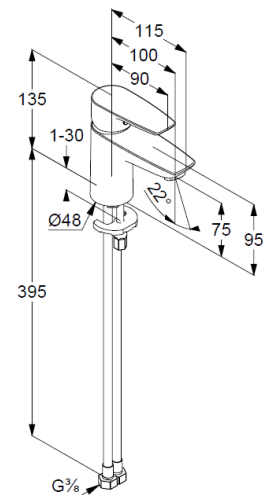

Technische Daten/ Technical Data

KLUDI PURE&SOLID, SmartStart
single lever basin mixer 75
DN 15

Ref.: 343890575WR4

Finishes:
05 chrome

Product description
Manufacturer KLUDI GmbH & Co. KG
Typ: KLUDI PURE&SOLID, SmartStart
single lever basin mixer 75
Ref.: 343890575WR4

basin mixer
single lever mixer
1-hole mounted
solid handle, metal
aerator M24 PCA
ceramic cartridge with hot water safety device
middle position cold water
flow rate at 3 bar 3,8 l/min.
flexible hoses G3/8 DVGW approved
rapid installation set
EU taxonomy: max. 6 l/min. -
Substantial Contribution (SC) possible

Produktabbildung/ Product picture

Maßzeichnung/ Dimensional drawing

Durchfluss/ Flow rate