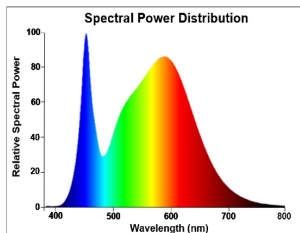

RefLED Superia Retro ES50

RefLED Superia Retro ES50 V3 475LM 840 36 SL

0029115