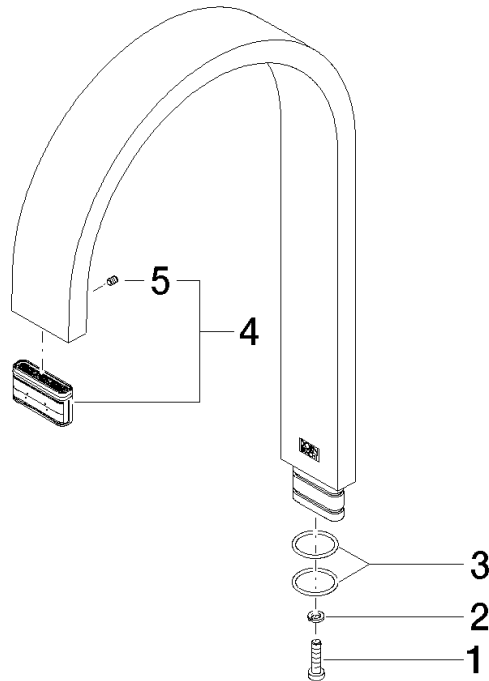

Spout 165 x 35 x 11 x 269 mm - Brushed Dark Brass (PVD)

SPARE PARTS

90 28 22 158 00 Product version from 4/1/2025

	Brushed Dark Brass (PVD)	90 28 22 158 00-39
	Chrome	90 28 22 158 00-00
	Brushed Platinum	90 28 22 158 00-06
	Dark Chrome	90 28 22 158 00-19
	Brushed Light Gold (PVD)	90 28 22 158 00-27
	Brushed Durabrass (23kt Gold)	90 28 22 158 00-28
	Brushed Gold (PVD)	90 28 22 158 00-37
	Brushed Bronze (PVD)	90 28 22 158 00-42
	Brushed Champagne (22kt Gold)	90 28 22 158 00-46
	Champagne (22kt Gold)	90 28 22 158 00-47
	Brushed Dark Platinum	90 28 22 158 00-99

Spout 165 x 35 x 11 x 269 mm - Brushed Dark Brass (PVD)

SPARE PARTS

90 28 22 158 00 Product version from 4/1/2025

Spout 165 x 35 x 11 x 269 mm - Brushed Dark Brass (PVD)

SPARE PARTS

90 28 22 158 00 Product version from 4/1/2025

90 28 22 158 00 Product version from 4/1/2025

Parts for other finishes can be found here: [Chrome](#)

Spare parts list

No.	Item Number	Name	Quantity used	Delivery time
1	09 30 30 069 90	Mounting Cylinder head screw with hexagon socket Low profile M4 x 16 mm -	1.00	14
4	90 29 03 045 00 90	Aerator insert without limitation 32 x 8 mm -	1.00	14
2	90 30 11 029 00 90	Connection Spring lock washer Ø 4 -	1.00	14
5	09 31 11 064 90	Mounting Threaded pin with hexagon socket with chamfered end M3 x 4 mm -	1.00	14
3	09 14 10 096 90	O-Ring EPDM 70 17,0 x 1,5 mm -	2.00	14