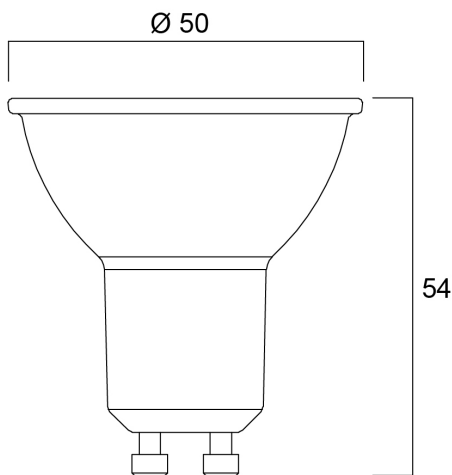

Technical Assets

Dimensions (mm)

Photometrics

RefLED Superia Retro ES50 V3 475LM 840 36 SL

Item No: 0029115

General data

Product name	RefLED Superia Retro ES50 V3 475LM 840 36 SL
Technology	LED
Watt (Rated) (W)	5
Cap/Base	GU10
Fixture rating	Open
General application	Office, Hospitality, Retail, Education, Residential & Consumer, Museums & Galleries
Operating temperature range (°C)	-20°C...+50°C
Performance ambient temperature Tq (°C)	25
ETIM Class	EC001959
E-number FI	4741044
Warranty	5 years

Optical data

Useful luminous flux (Φuse)	475
Correlated colour temperature (k)	4000
Light colour	Cool White
CRI (Ra)	80
Colour Consistency (SDCM)	6
Colour Variation Initial (SDCM)	SDCM6
Luminous Intensity (cd)	860
Beam Angle (°)	36
Photobiological Risk Group	RG1
Lumen maintenance at end of nominal life (%)	70

Lifetime data

Lifespan L70 B50	25000
Average life (Nominal) (h)	25000
Average life (Rated) (h)	25000

Physical data

Nominal Product Height (mm)	54
Nominal Product Diameter (mm)	50
Weight (kg)	0.049

RefLED Superia Retro ES50 V3 475LM 840 36 SL

Item No: 0029115

SYLVANIA

Packaging

Product EAN number	5410288291154
Packaging single length / height (cm)	6.1
Packaging single width (cm)	5.1
Packaging single depth (cm)	8.2
DUN14 (inner)	15410288291151
Units per inner package	6
Packaging inner length / height (cm)	19.4
Packaging inner width (cm)	11.3
Packaging inner depth (cm)	9.5
DUN14 (outer)	25410288291158
Units per outer package	60
Packaging outer length / height (cm)	58.8
Packaging outer width (cm)	21.8
Packaging outer depth (cm)	21.7