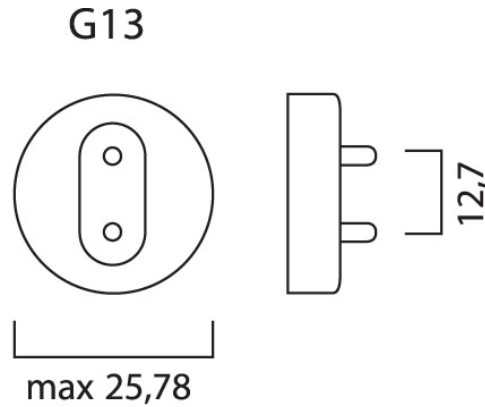

Product Overview

Product name	ToLEDo Superia T8 Universal V3 5FT 3600LM 865
Technology	LED
Watt (Rated) (W)	23
Cap/Base	G13
Fixture rating	Open
E-number FI	4940799
Colour temperature (K)	6500
CRI (Ra)	80
Colour Variation Initial (SDCM)	6
Photobiological Risk Group	RG0
Wattage (W)	23
IP rating	IP20
Product EAN number	5410288292786
Warranty	5 years

Technical drawings

Data table

GENERAL DATA

Product name	ToLEDo Superia T8 Universal V3 5FT 3600LM 865
Technology	LED
Watt (Rated) (W)	23
Cap/Base	G13
Fixture rating	Open
Operating temperature range (°C)	-20°C...+45°C
Performance ambient temperature Tq (°C)	25
E-number FI	4940799
Warranty	5 years

OPTICAL DATA

Luminous flux (Rated) (lm)	3600
Colour temperature (K)	6500
CRI (Ra)	80
Colour Variation Initial (SDCM)	6
Photobiological Risk Group	RG0

ToLEDo Superia T8 Universal V3 5FT 3600LM 865 0029278

LIFETIME DATA

Lifespan L70 B50	50000
Average life (Rated) (h)	50000

PHYSICAL DATA

IP rating	IP20
Nominal Product Length (mm)	1514
Nominal Product Diameter (mm)	28
Weight (kg)	0.2

PACKAGING

Single packaging type	Carton
Product EAN number	5410288292786
Packaging single width (cm)	3.0
Packaging single depth (cm)	3.0
DUN14 (outer)	15410288292783
Packaging outer length / height (cm)	150.7