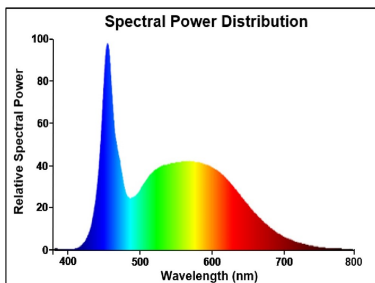

ToLEDo Superia T8 UNIVERSAL

ToLEDo Superia T8 Universal V3 5FT 3600LM 865
0029278

Packaging

Single packaging type	Carton
Product EAN number	5410288292786
Packaging single length / height (cm)	151.0
Packaging single width (cm)	3.0
Packaging single depth (cm)	3.0
DUN14 (outer)	15410288292783
Units per outer package	10
Packaging outer length / height (cm)	150.7
Packaging outer width (cm)	21.0
Packaging outer depth (cm)	11.5

Safety data

Optimal operating condition (°C)	-20-45
Breakage cleaning instructions	Not applicable
Special purpose lamp	No
Suitable for household illumination	Yes
Safety message	None

PHOTOMETRY