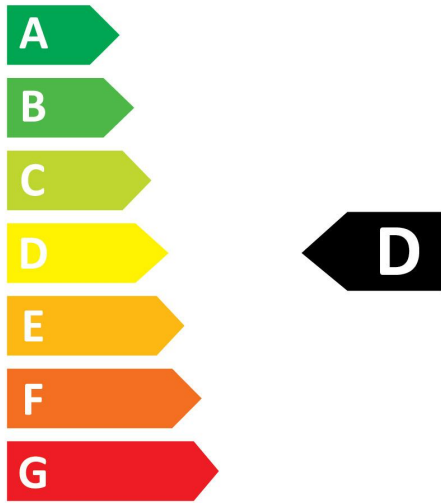

ToLEDo Superia T8 UNIVERSAL

ToLEDo Superia T8 Universal V3 5FT 3600LM 865
0029278

Packaging

Single packaging type	Carton
Product EAN number	5410288292786
Packaging single length / height (cm)	151.0
Packaging single width (cm)	3.0
Packaging single depth (cm)	3.0
DUN14 (outer)	15410288292783
Units per outer package	10
Packaging outer length / height (cm)	150.7
Packaging outer width (cm)	21.0
Packaging outer depth (cm)	11.5

Safety data

Optimal operating condition (°C)	-20-45
Breakage cleaning instructions	Not applicable
Special purpose lamp	No
Suitable for household illumination	Yes
Safety message	None

PHOTOMETRY

ToLEDo Superia T8 UNIVERSAL
ToLEDo Superia T8 Universal V3 5FT 3600LM 865
0029278

SYLVANIA

0029278

23
kWh/1000h

2019/2015