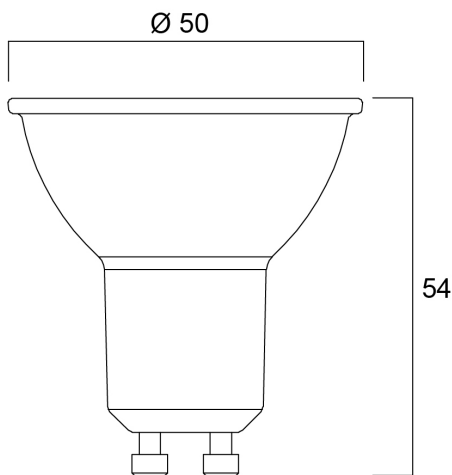

### Dimensions (mm)

## Physical data

|                               |       |
|-------------------------------|-------|
| Nominal Product Height (mm)   | 54    |
| Nominal Product Diameter (mm) | 50    |
| Weight (kg)                   | 0.048 |

## Packaging

|                                       |                |
|---------------------------------------|----------------|
| Product EAN number                    | 5410288291185  |
| Packaging single length / height (cm) | 8.2            |
| Packaging single width (cm)           | 6.1            |
| Packaging single depth (cm)           | 5.1            |
| DUN14 (inner)                         | 15410288291182 |
| Units per inner package               | 6              |
| Packaging inner length / height (cm)  | 9.2            |
| Packaging inner width (cm)            | 16.4           |
| Packaging inner depth (cm)            | 13.1           |
| DUN14 (outer)                         | 25410288291189 |
| Units per outer package               | 60             |
| Packaging outer length / height (cm)  | 20.8           |
| Packaging outer width (cm)            | 17.8           |
| Packaging outer depth (cm)            | 68.5           |