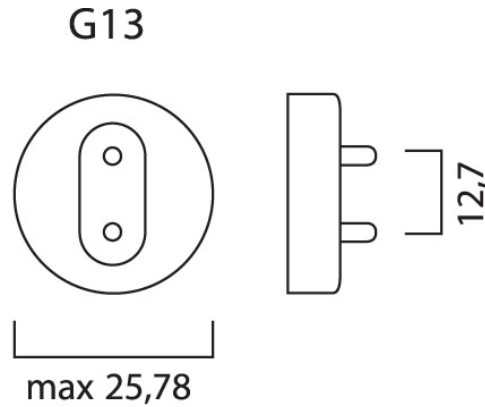

Technical drawings

Data table

GENERAL DATA

Product name	ToLEDo Superia T8 Universal V3 5FT 3600LM 840
Technology	LED
Watt (Rated) (W)	23
Cap/Base	G13
Fixture rating	Open
Operating temperature range (°C)	-20°C...+45°C
Performance ambient temperature Tq (°C)	25
E-number FI	4940797
Warranty	5 years

OPTICAL DATA

Luminous flux (Rated) (lm)	3600
Colour temperature (K)	4000
CRI (Ra)	80
Colour Variation Initial (SDCM)	6
Photobiological Risk Group	RG0