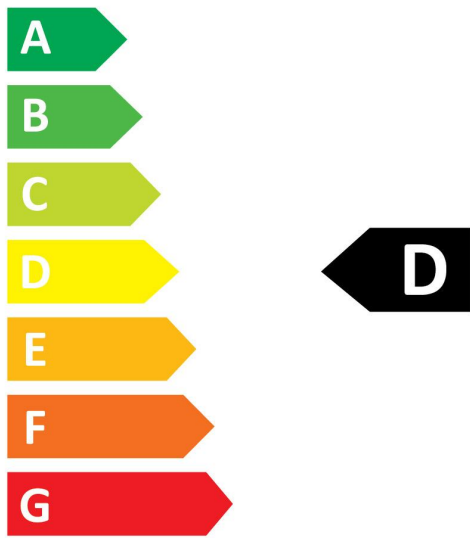

23
kWh/1000h

2019/2015