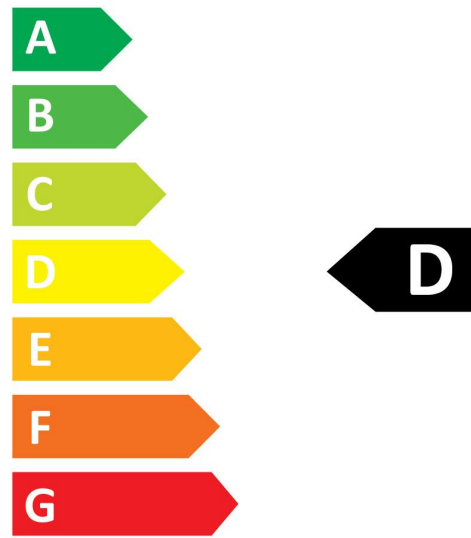

### OPTICAL DATA

Luminous flux (Rated) (lm)	3600
Colour temperature (K)	4000
CRI (Ra)	80
Colour Variation Initial (SDCM)	6
Photobiological Risk Group	RG0

## Energy label

0029277

23  
kWh/1000h

2019/2015

0029277

23  
kWh/1000h

2019/2015

Light your world