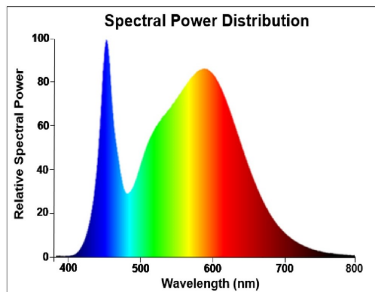

ToLEDo Superia T8 UNIVERSAL

ToLEDo Superia T8 Universal V3 5FT 3600LM 840
0029277

Packaging

Single packaging type	Carton
Product EAN number	5410288292779
Packaging single length / height (cm)	151.0
Packaging single width (cm)	3.0
Packaging single depth (cm)	3.0
DUN14 (outer)	15410288292776
Units per outer package	10
Packaging outer length / height (cm)	150.7
Packaging outer width (cm)	21.0
Packaging outer depth (cm)	11.5

Safety data

Optimal operating condition (°C)	-20-45
Breakage cleaning instructions	Not applicable
Special purpose lamp	No
Suitable for household illumination	Yes
Safety message	None

PHOTOMETRY