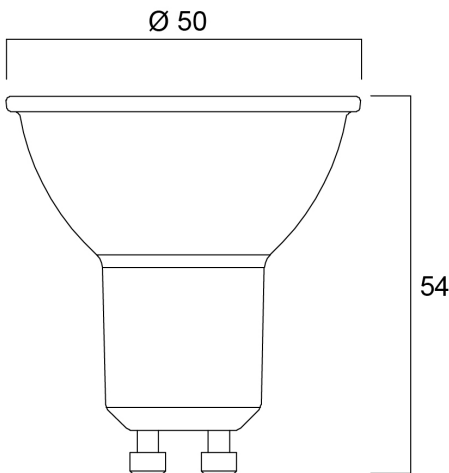

Technical Assets

Dimensions (mm)

Photometrics

RefLED Superia Retro ES50 V3 345LM DIM 827 36 SL

Item No: 0029125

SYLVANIA

General data

Product name	RefLED Superia Retro ES50 V3 345LM DIM 827 36 SL
Technology	LED
Watt (Rated) (W)	4.5
Fixture rating	Open
General application	Education, Hospitality, Museums & Galleries, Office, Residential & Consumer, Retail
Operating temperature range (°C)	-20°C...+50°C
Performance ambient temperature Tq (°C)	25
ETIM Class	EC001959
E-number FI	4741021
Warranty	5 years

Electrical data

Power consumption (W)	4.5
Wattage (W)	4.5
Equivalent watt (W)	50
Primary Supply/Product voltage - min (V)	220
Primary Supply/Product voltage - max (V)	240
Control gear required	No
No. Of switching cycles before premature failures	>100000
Dimmable	Yes
Inrush Current (A)	0.55
Inrush Duration (µs)	32
Lamp Energy Label (class)	F
Max. products per 16A C Breaker	762
Max. products per 16A B Breaker	762

Lifetime data

Lifespan L70 B50	25000
Average life (Nominal) (h)	25000
Average life (Rated) (h)	25000

Physical data

Nominal Product Height (mm)	54
Nominal Product Diameter (mm)	50
Weight (kg)	0.048

RefLED Superia Retro ES50 V3 345LM DIM 827 36 SL

Item No: 0029125

Packaging

Product EAN number	5410288291253
Packaging single length / height (cm)	8.2
Packaging single width (cm)	6.1
Packaging single depth (cm)	5.1
DUN14 (inner)	15410288291250
Units per inner package	6
Packaging inner length / height (cm)	19.4
Packaging inner width (cm)	11.3
Packaging inner depth (cm)	9.5
DUN14 (outer)	25410288291257
Units per outer package	60
Packaging outer length / height (cm)	58.8
Packaging outer width (cm)	21.8
Packaging outer depth (cm)	21.7