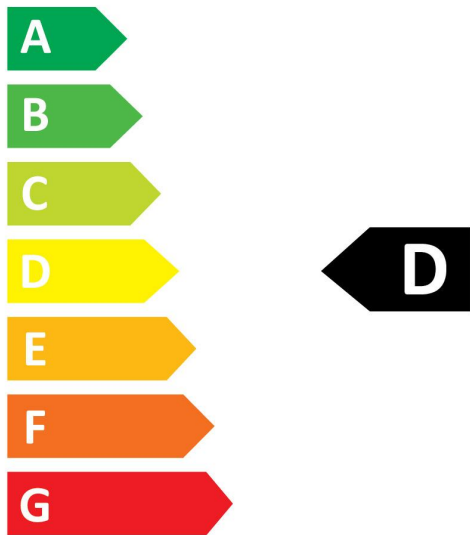

16
kWh/1000h

2019/2015