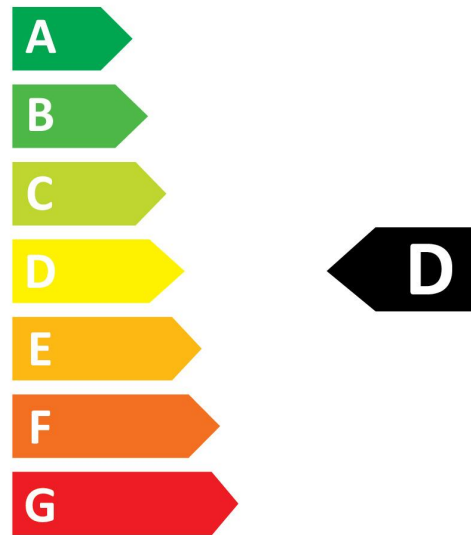

Energy label

0029276

16
kWh/1000h

2019/2015

0029276

16
kWh/1000h

2019/2015

Light your world