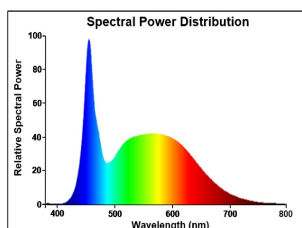

ToLEDo Superia T8 UNIVERSAL

ToLEDo Superia T8 Universal V3 4FT 2400LM 865
0029276

TECHNICAL DRAWINGS