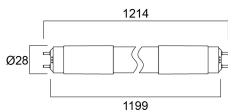

TECHNICAL DRAWINGS