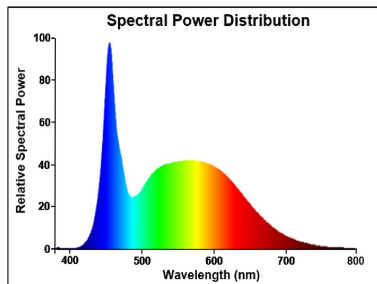

ToLEDo Superia T8 UNIVERSAL

ToLEDo Superia T8 Universal V3 4FT 2400LM 865

0029276

Weight (kg) 0.18

Packaging

Single packaging type	Carton
Product EAN number	5410288292762
Packaging single length / height (cm)	121.0
Packaging single width (cm)	3.0
Packaging single depth (cm)	3.0
DUN14 (outer)	15410288292769
Units per outer package	10
Packaging outer length / height (cm)	120.7
Packaging outer width (cm)	21.0
Packaging outer depth (cm)	11.5

Safety data

Optimal operating condition (°C)	-20-45
Breakage cleaning instructions	Not applicable
Special purpose lamp	No
Suitable for household illumination	Yes
Safety message	None

PHOTOMETRY

TECHNICAL DRAWINGS