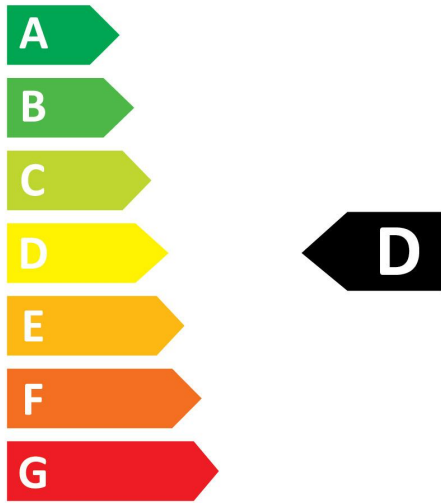

ToLEDo Superia T8 UNIVERSAL

ToLEDo Superia T8 Universal V3 4FT 2400LM 865

0029276

Weight (kg) 0.18

Packaging

Single packaging type	Carton
Product EAN number	5410288292762
Packaging single length / height (cm)	121.0
Packaging single width (cm)	3.0
Packaging single depth (cm)	3.0
DUN14 (outer)	15410288292769
Units per outer package	10
Packaging outer length / height (cm)	120.7
Packaging outer width (cm)	21.0
Packaging outer depth (cm)	11.5

Safety data

Optimal operating condition (°C)	-20-45
Breakage cleaning instructions	Not applicable
Special purpose lamp	No
Suitable for household illumination	Yes
Safety message	None

PHOTOMETRY

TECHNICAL DRAWINGS

ToLEDo Superia T8 UNIVERSAL
ToLEDo Superia T8 Universal V3 4FT 2400LM 865
0029276

SYLVANIA

0029276

16
kWh/1000h

2019/2015