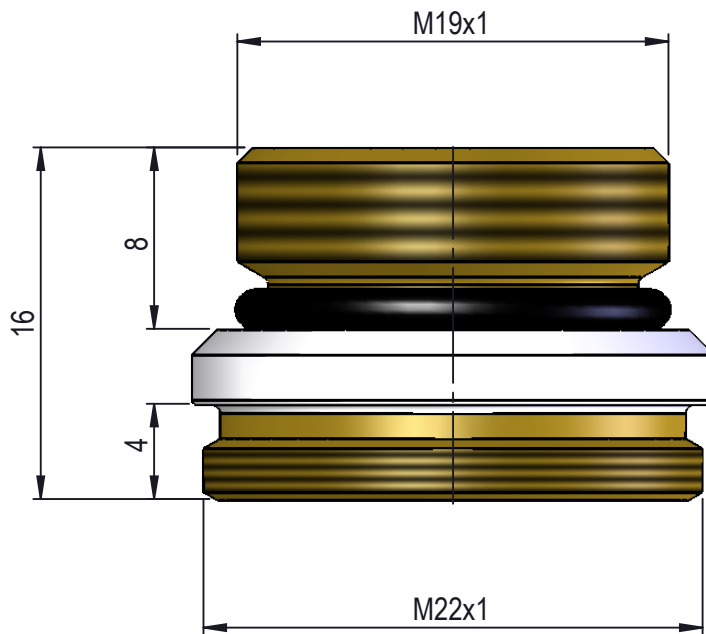

4

3

2

1

D

D

C

C

B

B

Description:	Nipple and O-ring for Aerator.
Media:	Water
Material:	
Specification:	

Comments:

Drawing type: Customer drawing Weight: 0.025 Kg

All dimensions made with  are inspection dimensions

Unspecified linear tolerances: Unspecified angular tolerances:

Format: A4 Drawing No.: 25390051001

4

3

2

1

A