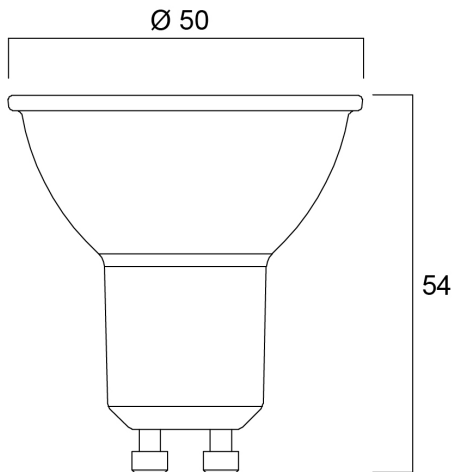

# RefLED ES50 V6 230LM 830 36 SL

Item No: 0029155

**SYLVANIA**

Compact, energy efficient and exceptional value LED GU10 lamp Same shape and size as halogen GU10 lamp Compact Cluster SMD technology enabling high efficiency with halogen look Reduced visible heat sink from the front Available in 36 degree beam angle High lumen efficacy 15,000 hours average rated life 3 years warranty

### Dimensions (mm)

## Physical data

Nominal Product Height (mm)	54
Nominal Product Diameter (mm)	50
Weight (kg)	0.019

## Packaging

Product EAN number	5410288291550
Packaging single length / height (cm)	8.2
Packaging single width (cm)	6.1
Packaging single depth (cm)	5.1
DUN14 (inner)	15410288291557
Units per inner package	6
Packaging inner length / height (cm)	19.4
Packaging inner width (cm)	11.3
Packaging inner depth (cm)	9.5
DUN14 (outer)	25410288291554
Units per outer package	60
Packaging outer length / height (cm)	58.8
Packaging outer width (cm)	21.8
Packaging outer depth (cm)	21.7