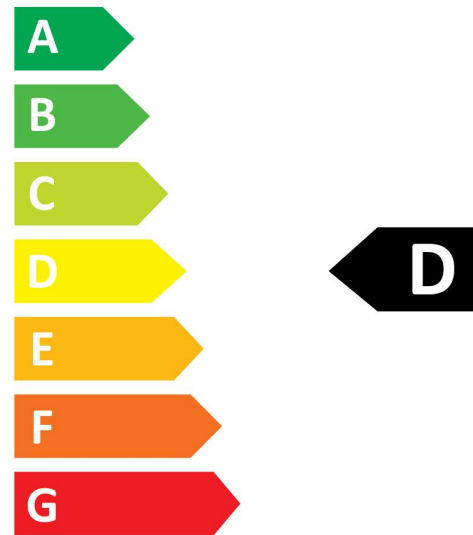

## Energy label

0029275

**16**  
kWh/1000h

2019/2015

0029275

**16**  
kWh/1000h

2019/2015

Light your world