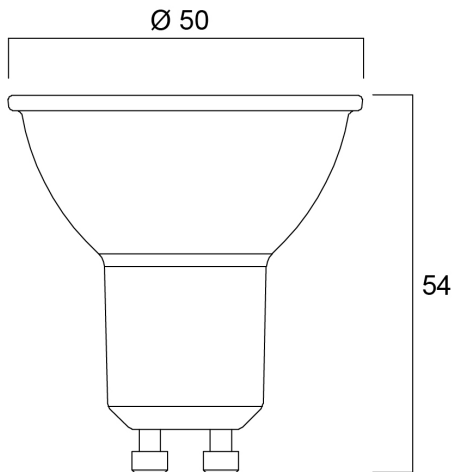

RefLED ES50 V6 230LM 830 36 SL3

Item No: 0029156

SYLVANIA

Compact, energy efficient and exceptional value LED GU10 lamp Same shape and size as halogen GU10 lamp Compact Cluster SMD technology enabling high efficiency with halogen look Reduced visible heat sink from the front Available in 36 degree beam angle High lumen efficacy 15,000 hours average rated life 3 years warranty

Technical Assets

Dimensions (mm)

Photometrics

RefLED ES50 V6 230LM 830 36 SL3

Item No: 0029156

SYLVANIA

General data

Product name	RefLED ES50 V6 230LM 830 36 SL3
Technology	LED
Watt (Rated) (W)	3.1
Cap/Base	GU10
Fixture rating	Open
General application	Office, Hospitality, Retail, Education, Residential & Consumer, Museums & Galleries
Operating temperature range (°C)	-20°C...+40°C
Performance ambient temperature Tq (°C)	25
ETIM Class	EC001959
Warranty	3 years

Lifetime data

Lifespan L70 B50	15000
Average life (Nominal) (h)	15000
Average life (Rated) (h)	15000

Physical data

Nominal Product Height (mm)	54
Nominal Product Diameter (mm)	50
Weight (kg)	0.056

RefLED ES50 V6 230LM 830 36 SL3

Item No: 0029156

Packaging

Product EAN number	5410288291567
Packaging single length / height (cm)	8.2
Packaging single width (cm)	12.1
Packaging single depth (cm)	5.1
DUN14 (inner)	15410288291564
Units per inner package	6
Packaging inner length / height (cm)	9.5
Packaging inner width (cm)	12.8
Packaging inner depth (cm)	32.3
DUN14 (outer)	25410288291561
Units per outer package	60
Packaging outer length / height (cm)	21.3
Packaging outer width (cm)	67.0
Packaging outer depth (cm)	34.6