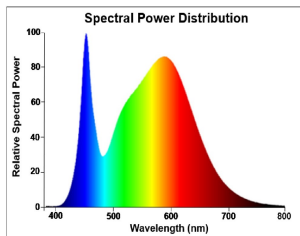

ToLEDo Superia T8 UNIVERSAL

ToLEDo Superia T8 Universal V3 4FT 2400LM 840
0029275

TECHNICAL DRAWINGS