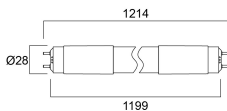

TECHNICAL DRAWINGS