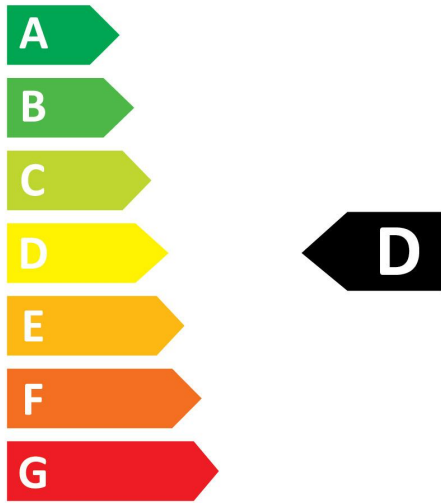

ToLEDo Superia T8 UNIVERSAL
ToLEDo Superia T8 Universal V3 4FT 2400LM 840
0029275

SYLVANIA

0029275

16
kWh/1000h

2019/2015