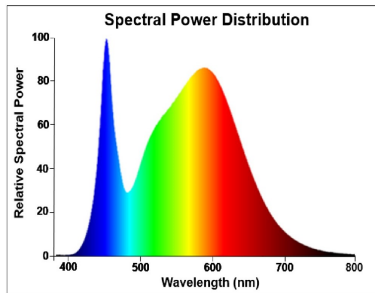

ToLEDo Superia T8 UNIVERSAL

ToLEDo Superia T8 Universal V3 4FT 2400LM 840
0029275

Weight (kg) 0.18

Packaging

Single packaging type	Carton
Product EAN number	5410288292755
Packaging single length / height (cm)	121.0
Packaging single width (cm)	3.0
Packaging single depth (cm)	3.0
DUN14 (outer)	15410288292752
Units per outer package	10
Packaging outer length / height (cm)	120.7
Packaging outer width (cm)	21.0
Packaging outer depth (cm)	11.5

Safety data

Optimal operating condition (°C)	-20-45
Breakage cleaning instructions	Not applicable
Special purpose lamp	No
Suitable for household illumination	Yes
Safety message	None

PHOTOMETRY

TECHNICAL DRAWINGS