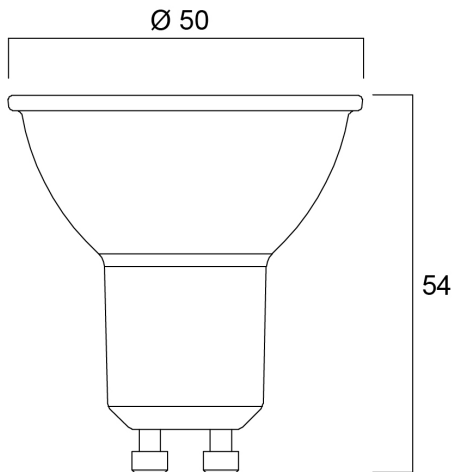

# RefLED ES50 V6 230LM 840 36 SL

Item No: 0029157

**SYLVANIA**

Compact, energy efficient and exceptional value LED GU10 lamp Same shape and size as halogen GU10 lamp Compact Cluster SMD technology enabling high efficiency with halogen look Reduced visible heat sink from the front Available in 36 degree beam angle High lumen efficacy 15,000 hours average rated life 3 years warranty

### Dimensions (mm)

## Physical data

Nominal Product Height (mm)	54
Nominal Product Diameter (mm)	50
Weight (kg)	0.019

## Packaging

Product EAN number	5410288291574
Packaging single length / height (cm)	8.2
Packaging single width (cm)	6.1
Packaging single depth (cm)	5.1
DUN14 (inner)	15410288291571
Units per inner package	6
Packaging inner length / height (cm)	19.4
Packaging inner width (cm)	11.3
Packaging inner depth (cm)	9.5
DUN14 (outer)	25410288291578
Units per outer package	60
Packaging outer length / height (cm)	58.8
Packaging outer width (cm)	21.8
Packaging outer depth (cm)	21.7