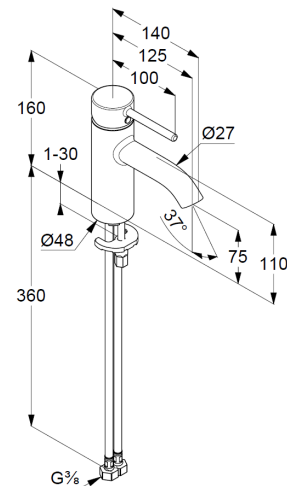

## Technische Daten/ Technical Data

KLUDI BOZZ, SmartStart  
single lever basin mixer 75  
DN 15

Ref.: 383890576WR4

Finishes:  
05 chrome

Product description  
Manufacturer KLUDI GmbH & Co. KG  
Typ: KLUDI BOZZ, SmartStart  
single lever basin mixer 75  
Ref.: 383890576WR4

basin mixer  
single lever mixer  
1-hole mounted  
solid handle, metal  
aerator M18,5 PCA  
ceramic cartridge with hot water safety device  
middle position cold water  
flow rate at 3 bar 3,8 l/ min.  
flexible hoses G3/8 DVGW approved  
rapid installation set  
EU taxonomy: max. 6 l/min. -  
Substantial Contribution (SC) possible

### Produktabbildung/ Product picture

### Maßzeichnung/ Dimensional drawing