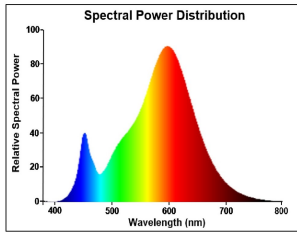

RefLED ES50

RefLED ES50 V6 345LM 827 36 SL

0029159