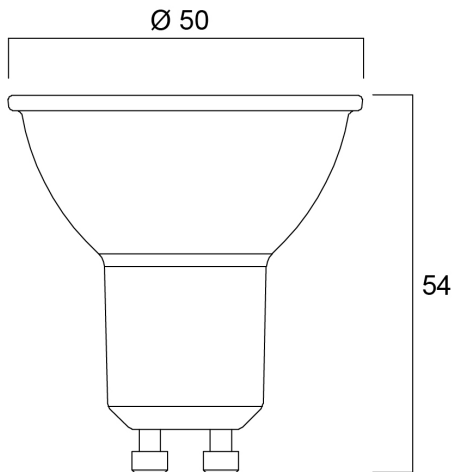

RefLED ES50 V6 345LM 827 36 SL

Item No: 0029159

SYLVANIA

Compact, energy efficient and exceptional value LED GU10 lamp Same shape and size as halogen GU10 lamp Compact Cluster SMD technology enabling high efficiency with halogen look Reduced visible heat sink from the front Available in 36 degree beam angle High lumen efficacy 15,000 hours average rated life 3 years warranty

Technical Assets

Dimensions (mm)

Photometrics

RefLED ES50 V6 345LM 827 36 SL

Item No: 0029159

SYLVANIA

General data

Product name	RefLED ES50 V6 345LM 827 36 SL
Technology	LED
Watt (Rated) (W)	4.2
Cap/Base	GU10
Fixture rating	Open
General application	Office, Hospitality, Retail, Education, Residential & Consumer, Museums & Galleries
Operating temperature range (°C)	-20°C...+40°C
Performance ambient temperature Tq (°C)	25
ETIM Class	EC001959
E-number FI	4741057
Warranty	3 years

Lifetime data

Lifespan L70 B50	15000
Average life (Nominal) (h)	15000
Average life (Rated) (h)	15000

Physical data

Nominal Product Height (mm)	54
Nominal Product Diameter (mm)	50
Weight (kg)	0.019

RefLED ES50 V6 345LM 827 36 SL

Item No: 0029159

Packaging

Product EAN number	5410288291598
Packaging single length / height (cm)	8.2
Packaging single width (cm)	6.1
Packaging single depth (cm)	5.1
DUN14 (inner)	15410288291595
Units per inner package	6
Packaging inner length / height (cm)	19.4
Packaging inner width (cm)	11.3
Packaging inner depth (cm)	9.5
DUN14 (outer)	25410288291592
Units per outer package	60
Packaging outer length / height (cm)	58.8
Packaging outer width (cm)	21.8
Packaging outer depth (cm)	21.7