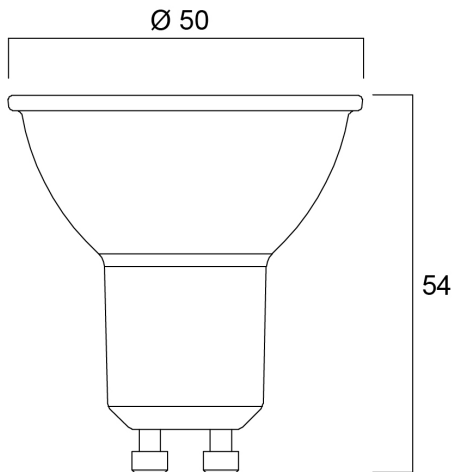

# RefLED ES50 V6 345LM 830 36 SL

Item No: 0029160

**SYLVANIA**

Compact, energy efficient and exceptional value LED GU10 lamp Same shape and size as halogen GU10 lamp Compact Cluster SMD technology enabling high efficiency with halogen look Reduced visible heat sink from the front Available in 36 degree beam angle High lumen efficacy 15,000 hours average rated life 3 years warranty

### Dimensions (mm)

## Physical data

Nominal Product Height (mm)	54
Nominal Product Diameter (mm)	50
Weight (kg)	0.019

## Packaging

Product EAN number	5410288291604
Packaging single length / height (cm)	8.2
Packaging single width (cm)	6.1
Packaging single depth (cm)	5.1
DUN14 (inner)	15410288291601
Units per inner package	6
Packaging inner length / height (cm)	19.4
Packaging inner width (cm)	11.3
Packaging inner depth (cm)	9.5
DUN14 (outer)	25410288291608
Units per outer package	60
Packaging outer length / height (cm)	58.8
Packaging outer width (cm)	21.8
Packaging outer depth (cm)	21.7