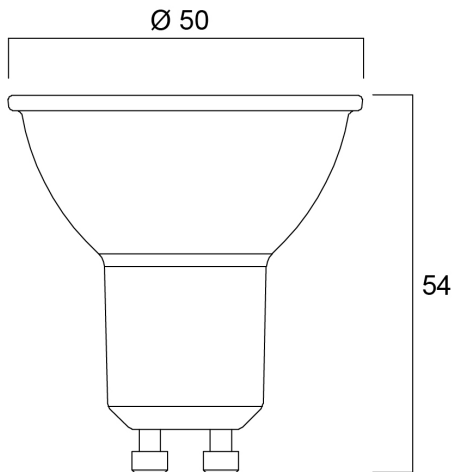

# RefLED ES50 V6 345LM 830 36 SL3

Item No: 0029162

**SYLVANIA**

Compact, energy efficient and exceptional value LED GU10 lamp Same shape and size as halogen GU10 lamp Compact Cluster SMD technology enabling high efficiency with halogen look Reduced visible heat sink from the front Available in 36 degree beam angle High lumen efficacy 15,000 hours average rated life 3 years warranty

### Dimensions (mm)

## Physical data

Nominal Product Height (mm)	54
Nominal Product Diameter (mm)	50
Weight (kg)	0.056

## Packaging

Product EAN number	5410288291628
Packaging single length / height (cm)	8.2
Packaging single width (cm)	12.1
Packaging single depth (cm)	5.1
DUN14 (inner)	15410288291625
Units per inner package	6
Packaging inner length / height (cm)	9.5
Packaging inner width (cm)	12.8
Packaging inner depth (cm)	32.3
DUN14 (outer)	25410288291622
Units per outer package	60
Packaging outer length / height (cm)	21.3
Packaging outer width (cm)	67.0
Packaging outer depth (cm)	34.6