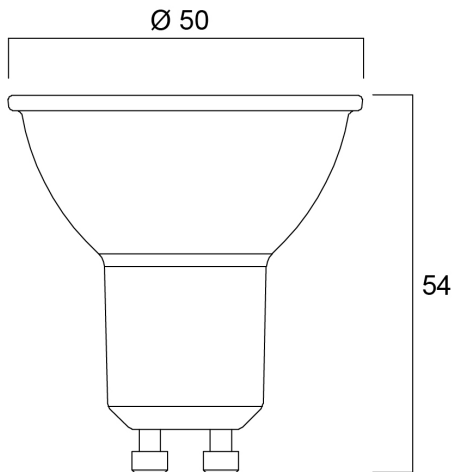

RefLED ES50 V6 345LM 830 36 SL5

Item No: 0029163

SYLVANIA

Compact, energy efficient and exceptional value LED GU10 lamp Same shape and size as halogen GU10 lamp Compact Cluster SMD technology enabling high efficiency with halogen look Reduced visible heat sink from the front Available in 36 degree beam angle High lumen efficacy 15,000 hours average rated life 3 years warranty

Technical Assets

Dimensions (mm)

Photometrics

RefLED ES50 V6 345LM 830 36 SL5

Item No: 0029163

SYLVANIA

General data

Product name	RefLED ES50 V6 345LM 830 36 SL5
Technology	LED
Watt (Rated) (W)	4.2
Cap/Base	GU10
Fixture rating	Open
General application	Education, Hospitality, Museums & Galleries, Office, Residential & Consumer, Retail
Operating temperature range (°C)	-20°C...+40°C
Performance ambient temperature Tq (°C)	25
ETIM Class	EC001959
Warranty	3 years

Lifetime data

Lifespan L70 B50	15000
Average life (Nominal) (h)	15000
Average life (Rated) (h)	15000

Physical data

Nominal Product Height (mm)	54
Nominal Product Diameter (mm)	50
Weight (kg)	0.093

RefLED ES50 V6 345LM 830 36 SL5

Item No: 0029163

Packaging

Product EAN number	5410288291635
Packaging single length / height (cm)	8.2
Packaging single width (cm)	19.5
Packaging single depth (cm)	5.0
DUN14 (inner)	15410288291632
Units per outer package	6
Packaging outer length / height (cm)	9.6
Packaging outer width (cm)	20.8
Packaging outer depth (cm)	32.5