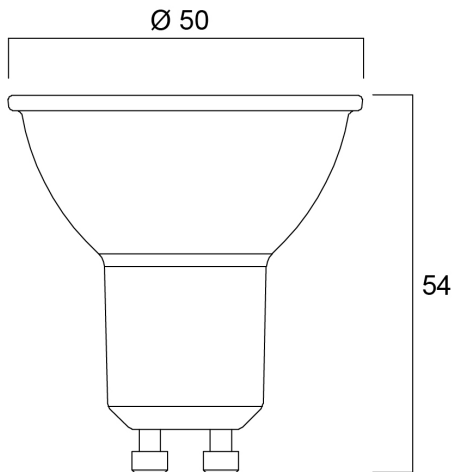

RefLED ES50 V6 345LM 830 36 SL10

Item No: 0029164

SYLVANIA

Compact, energy efficient and exceptional value LED GU10 lamp Same shape and size as halogen GU10 lamp Compact Cluster SMD technology enabling high efficiency with halogen look Reduced visible heat sink from the front Available in 36 degree beam angle High lumen efficacy 15,000 hours average rated life 3 years warranty

Technical Assets

Dimensions (mm)

Photometrics

RefLED ES50 V6 345LM 830 36 SL10

Item No: 0029164

SYLVANIA

General data

Product name	RefLED ES50 V6 345LM 830 36 SL10
Technology	LED
Watt (Rated) (W)	4.2
Cap/Base	GU10
Fixture rating	Open
General application	Office, Hospitality, Retail, Education, Residential & Consumer, Museums & Galleries
Operating temperature range (°C)	-20°C...+40°C
Performance ambient temperature Tq (°C)	25
ETIM Class	EC001959
Warranty	3 years

Lifetime data

Lifespan L70 B50	15000
Average life (Nominal) (h)	15000
Average life (Rated) (h)	15000

Physical data

Nominal Product Height (mm)	54
Nominal Product Diameter (mm)	50
Weight (kg)	0.186

RefLED ES50 V6 345LM 830 36 SL10

Item No: 0029164

Packaging

Product EAN number	5410288291642
Packaging single length / height (cm)	8.2
Packaging single width (cm)	19.5
Packaging single depth (cm)	10.4
DUN14 (inner)	15410288291649
Units per outer package	6
Packaging outer length / height (cm)	32.8
Packaging outer width (cm)	20.7
Packaging outer depth (cm)	18.1