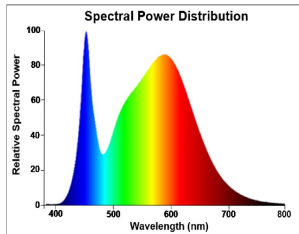

RefLED ES50

RefLED ES50 V6 345LM 840 36 SL3
0029167