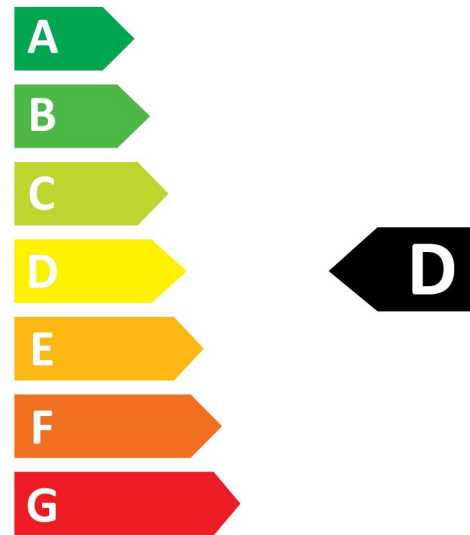

Energy label

0029273

8
kWh/1000h

2019/2015

0029273

8
kWh/1000h

2019/2015

Light your world