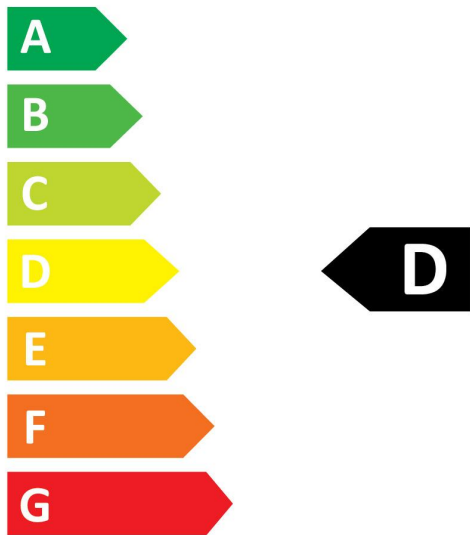

8
kWh/1000h

2019/2015