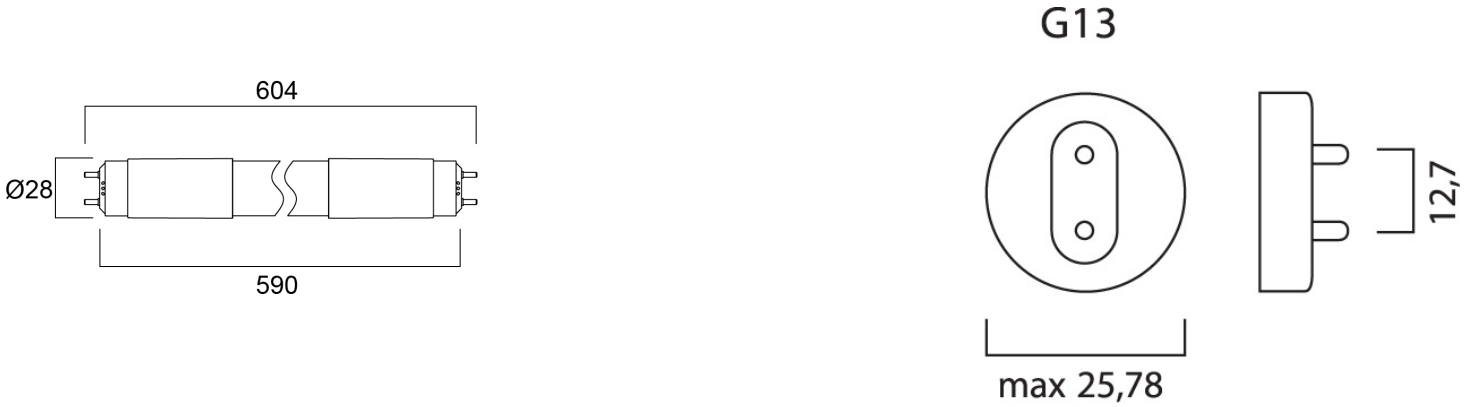

Features

- 50,000 hours average rated life Last 2.5 times longer than 600mm 18W fluorescent T8 Tri-phosphor lamp
- High switching cycles – 200,000X High lumen efficacy - 147lm/W Omni-directional light distribution and wide beam angle
- Minimum and maximum operating temperature: -20°C to 50°C Glass construction and polycarbonate end-caps
- Works only with compatible electronic ballast
- Must replace the fluorescent starter with LED dummy starter when used with magnetic/ CCG ballast
- Suitable for direct mains operation (AC 220-240V) with single-end AC input
- Ideal for factories, parking lots, supermarkets, department stores, schools and offices

Product Overview

Product name	ToLEDo Superia T8 Universal V3 2FT 1100LM 840
Technology	LED
Watt (Rated) (W)	7.5
Fixture rating	Open
E-number FI	4940794
Colour temperature (K)	4000
CRI (Ra)	80
Colour Variation Initial (SDCM)	6
Photobiological Risk Group	RG0
Wattage (W)	7.5
IP rating	IP20
Product EAN number	5410288292731
Warranty	5 years

Technical drawings

Data table

GENERAL DATA

Product name	ToLEDo Superia T8 Universal V3 2FT 1100LM 840
Technology	LED
Watt (Rated) (W)	7.5
Fixture rating	Open
Operating temperature range (°C)	-20°C...+45°C
Performance ambient temperature Tq (°C)	25
E-number FI	4940794
Warranty	5 years

Packaging single width (cm)	3.0
-----------------------------	-----

Packaging single depth (cm)	3.0
-----------------------------	-----

DUN14 (outer)	15410288292738
---------------	----------------

Packaging outer length / height (cm)	60.7
--------------------------------------	------