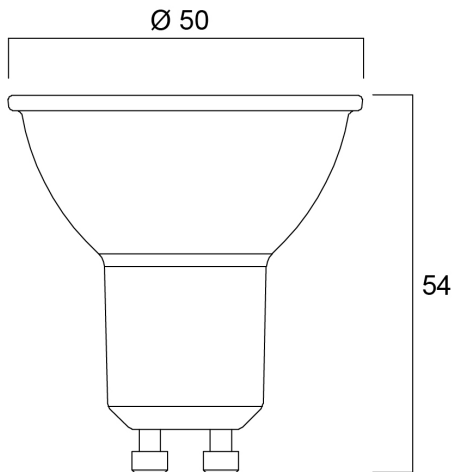

RefLED ES50 V6 345LM 840 36 SL3

Item No: 0029167

SYLVANIA

Compact, energy efficient and exceptional value LED GU10 lamp Same shape and size as halogen GU10 lamp Compact Cluster SMD technology enabling high efficiency with halogen look Reduced visible heat sink from the front Available in 36 degree beam angle High lumen efficacy 15,000 hours average rated life 3 years warranty

Technical Assets

Dimensions (mm)

Photometrics

RefLED ES50 V6 345LM 840 36 SL3

Item No: 0029167

General data

| | |
|---|--|
| Product name | RefLED ES50 V6 345LM 840 36 SL3 |
| Technology | LED |
| Watt (Rated) (W) | 4.2 |
| Cap/Base | GU10 |
| Fixture rating | Open |
| General application | Office, Hospitality, Retail, Education, Residential & Consumer, Museums & Galleries |
| Operating temperature range (°C) | -20°C...+40°C |
| Performance ambient temperature Tq (°C) | 25 |
| ETIM Class | EC001959 |
| Warranty | 3 years |

Optical data

| | |
|--|------------|
| Useful luminous flux (Φuse) | 345 |
| Correlated colour temperature (k) | 4000 |
| Light colour | Cool White |
| CRI (Ra) | 80 |
| Colour Consistency (SDCM) | 6 |
| Colour Variation Initial (SDCM) | SDCM6 |
| Luminous Intensity (cd) | 770 |
| Beam Angle (°) | 36 |
| Photobiological Risk Group | RG1 |
| Lumen maintenance at end of nominal life (%) | 70 |

RefLED ES50 V6 345LM 840 36 SL3

Item No: 0029167

Packaging

| | |
|---------------------------------------|----------------|
| Product EAN number | 5410288291673 |
| Packaging single length / height (cm) | 8.2 |
| Packaging single width (cm) | 12.1 |
| Packaging single depth (cm) | 5.1 |
| DUN14 (inner) | 15410288291670 |
| Units per inner package | 6 |
| Packaging inner length / height (cm) | 9.5 |
| Packaging inner width (cm) | 12.8 |
| Packaging inner depth (cm) | 32.3 |
| DUN14 (outer) | 25410288291677 |
| Units per outer package | 60 |
| Packaging outer length / height (cm) | 21.3 |
| Packaging outer width (cm) | 67.0 |
| Packaging outer depth (cm) | 34.6 |