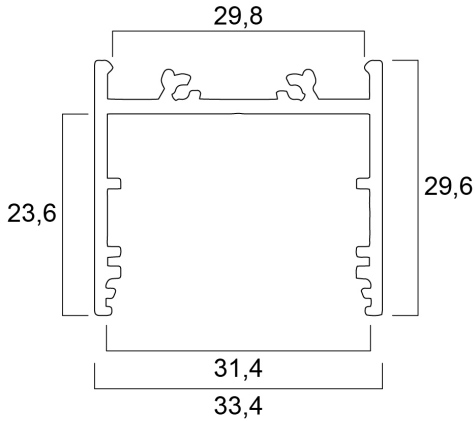

Features

- The Profile deep wide surface 30 2m SET BW consists of 2m anodised black profile , F click diffuser (0022620), 2 end caps and 4 holders (0022645)

Product Overview

Product name	Profile deep wide surface 30 (33x30) 2m SET BW
Technology	Accessory
Housing	Aluminium
E-number FI	4278573
Photobiological Risk Group	Not applicable
Housing colour	Black
IP rating	IP00
IK rating	IK00
Product EAN number	5410288215785
Warranty	3 years

Profile deep wide surface 30 (33x30) 2m SET BW 0021578

Technical drawings

Data table

GENERAL DATA

Product name	Profile deep wide surface 30 (33x30) 2m SET BW
Technology	Accessory
Housing	Aluminium
Operating temperature range (°C)	25°C...+0°C
E-number FI	4278573
Warranty	3 years

OPTICAL DATA

Photobiological Risk Group	Not applicable
----------------------------	----------------

ELECTRICAL DATA

Control gear required	No
-----------------------	----

PHYSICAL DATA

Profile deep wide surface 30 (33x30) 2m SET BW 0021578

Housing colour	Black
IP rating	IP00
IK rating	IK00
Diffuser finish	Opal
Nominal Product Length (mm)	2000
Nominal Product Width (mm)	33.4
Weight (kg)	0.86

PACKAGING

Single packaging type	Carton
Product EAN number	5410288215785
Packaging single width (cm)	3.0
Packaging single depth (cm)	3.0
DUN14 (outer)	15410288215782
Packaging outer length / height (cm)	210.0