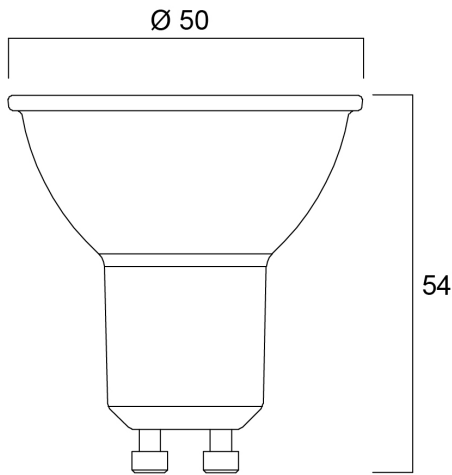

RefLED ES50 V6 345LM 840 36 SL5

Item No: 0029168

SYLVANIA

Compact, energy efficient and exceptional value LED GU10 lamp
Same shape and size as halogen GU10 lamp
Compact Cluster SMD technology enabling high efficiency with halogen look
Reduced visible heat sink from the front
Available in 36 degree beam angle
High lumen efficacy
15,000 hours average rated life
3 years warranty

Technical Assets

Dimensions (mm)

Photometrics

RefLED ES50 V6 345LM 840 36 SL5

Item No: 0029168

SYLVANIA

General data

Product name	RefLED ES50 V6 345LM 840 36 SL5
Technology	LED
Watt (Rated) (W)	4.2
Cap/Base	GU10
Fixture rating	Open
General application	Education, Hospitality, Museums & Galleries, Office, Residential & Consumer, Retail
Operating temperature range (°C)	-20°C...+40°C
Performance ambient temperature Tq (°C)	25
ETIM Class	EC001959
Warranty	3 years

Lifetime data

Lifespan L70 B50	15000
Average life (Nominal) (h)	15000
Average life (Rated) (h)	15000

Physical data

Nominal Product Height (mm)	54
Nominal Product Diameter (mm)	50
Weight (kg)	0.093

RefLED ES50 V6 345LM 840 36 SL5

Item No: 0029168

Packaging

Product EAN number	5410288291680
Packaging single length / height (cm)	8.2
Packaging single width (cm)	19.5
Packaging single depth (cm)	5.0
DUN14 (inner)	15410288291687
Units per outer package	6
Packaging outer length / height (cm)	9.6
Packaging outer width (cm)	20.8
Packaging outer depth (cm)	32.5