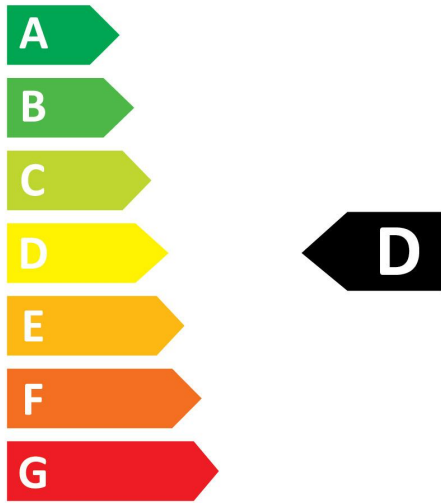

ToLEDo Superia T8 UNIVERSAL
ToLEDo Superia T8 Universal V3 2FT 1100LM 840
0029273

SYLVANIA

0029273

8
kWh/1000h

2019/2015