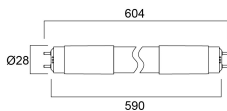

TECHNICAL DRAWINGS