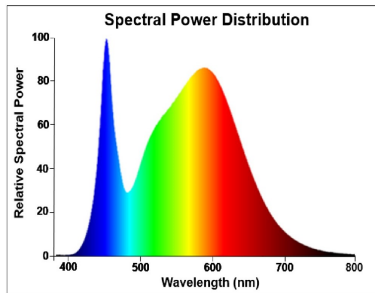

ToLEDo Superia T8 UNIVERSAL

ToLEDo Superia T8 Universal V3 2FT 1100LM 840
0029273

Weight (kg) 0.09

Packaging

Single packaging type	Carton
Product EAN number	5410288292731
Packaging single length / height (cm)	60.0
Packaging single width (cm)	3.0
Packaging single depth (cm)	3.0
DUN14 (outer)	15410288292738
Units per outer package	10
Packaging outer length / height (cm)	60.7
Packaging outer width (cm)	21.0
Packaging outer depth (cm)	11.5

Safety data

Optimal operating condition (°C)	-20-45
Breakage cleaning instructions	Not applicable
Special purpose lamp	No
Suitable for household illumination	Yes
Safety message	None

PHOTOMETRY

TECHNICAL DRAWINGS