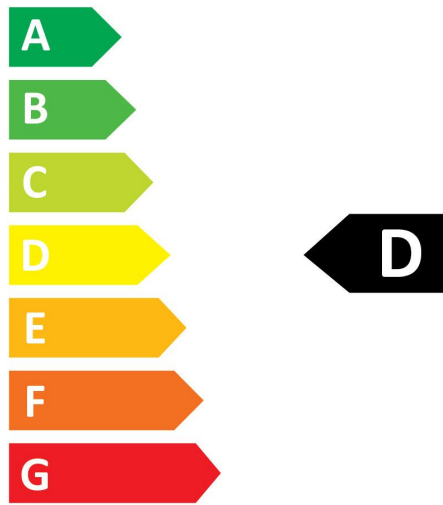

ToLEDo Superia T8 UNIVERSAL
ToLEDo Superia T8 Universal V3 2FT 1100LM 840
0029273

0029273

8
kWh/1000h

2019/2015