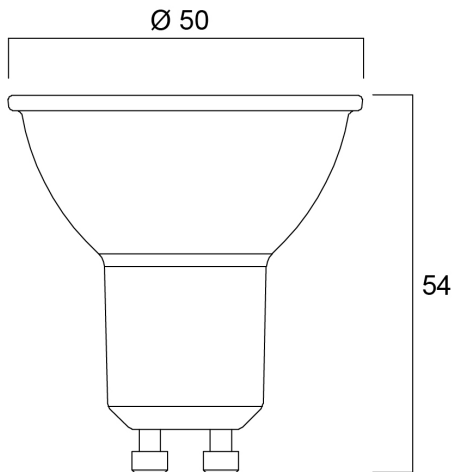

RefLED ES50 V6 345LM 840 36 SL10

Item No: 0029169

SYLVANIA

Compact, energy efficient and exceptional value LED GU10 lamp Same shape and size as halogen GU10 lamp Compact Cluster SMD technology enabling high efficiency with halogen look Reduced visible heat sink from the front Available in 36 degree beam angle High lumen efficacy 15,000 hours average rated life 3 years warranty

Technical Assets

Dimensions (mm)

Photometrics

RefLED ES50 V6 345LM 840 36 SL10

Item No: 0029169

SYLVANIA

General data

Product name	RefLED ES50 V6 345LM 840 36 SL10
Technology	LED
Watt (Rated) (W)	4.2
Cap/Base	GU10
Fixture rating	Open
General application	Office, Hospitality, Retail, Education, Residential & Consumer, Museums & Galleries
Operating temperature range (°C)	-20°C...+40°C
Performance ambient temperature Tq (°C)	25
ETIM Class	EC001959
Warranty	3 years

Lifetime data

Lifespan L70 B50	15000
Average life (Nominal) (h)	15000
Average life (Rated) (h)	15000

Physical data

Nominal Product Height (mm)	54
Nominal Product Diameter (mm)	50
Weight (kg)	0.186

RefLED ES50 V6 345LM 840 36 SL10

Item No: 0029169

Packaging

Product EAN number	5410288291697
Packaging single length / height (cm)	8.2
Packaging single width (cm)	19.5
Packaging single depth (cm)	10.4
DUN14 (inner)	15410288291694
Units per outer package	6
Packaging outer length / height (cm)	32.8
Packaging outer width (cm)	20.7
Packaging outer depth (cm)	18.1