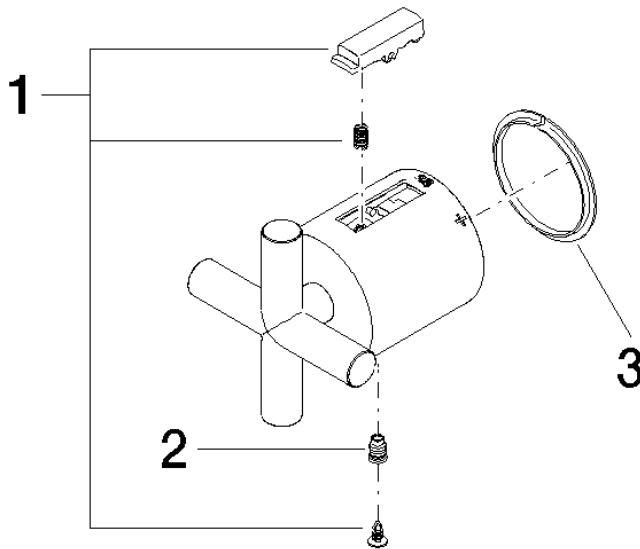

## Handle - Matte Black

SPARE PARTS

---

90 17 33 022 00 Product version from 4/1/2025

90 17 33 022 00 Product version from 4/1/2025

Parts for other finishes can be found here: [Chrome](#)

**Spare parts list**