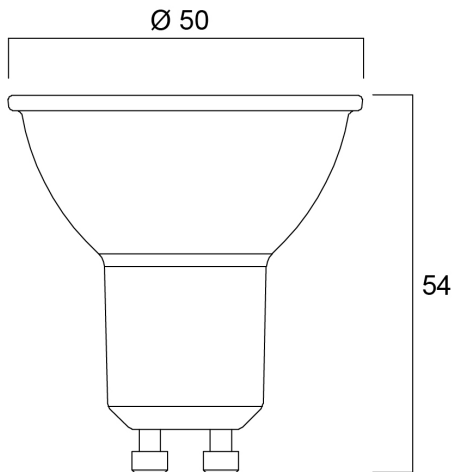

RefLED ES50 V6 320LM 830 110 SL10

Item No: 0029173

SYLVANIA

Compact, energy efficient and exceptional value LED GU10 lamp Same shape and size as halogen GU10 lamp Compact Cluster SMD technology enabling high efficiency with halogen look Reduced visible heat sink from the front Available in 110 degree beam angle High lumen efficacy 15,000 hours average rated life 3 years warranty

Technical Assets

Dimensions (mm)

Photometrics

RefLED ES50 V6 320LM 830 110 SL10

Item No: 0029173

SYLVANIA

General data

Product name	RefLED ES50 V6 320LM 830 110 SL10
Technology	LED
Watt (Rated) (W)	4.2
Cap/Base	GU10
Fixture rating	Open
General application	Education, Hospitality, Museums & Galleries, Office, Residential & Consumer, Retail
Operating temperature range (°C)	-20°C...+40°C
Performance ambient temperature Tq (°C)	25
ETIM Class	EC001959
Warranty	3 years

Lifetime data

Lifespan L70 B50	15000
Average life (Nominal) (h)	15000
Average life (Rated) (h)	15000

Physical data

Nominal Product Height (mm)	54
Nominal Product Diameter (mm)	50
Weight (kg)	0.186

RefLED ES50 V6 320LM 830 110 SL10

Item No: 0029173

Packaging

Product EAN number	5410288291734
Packaging single length / height (cm)	8.2
Packaging single width (cm)	19.5
Packaging single depth (cm)	10.4
DUN14 (inner)	15410288291731
Units per outer package	6
Packaging outer length / height (cm)	32.8
Packaging outer width (cm)	20.7
Packaging outer depth (cm)	18.1