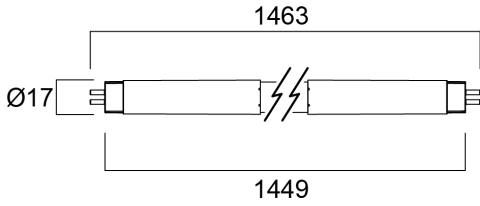

Technical drawings

Data table

GENERAL DATA

Product name	ToLEDo Superia T5 ECG HO V3 5FT 5600LM 840
Technology	LED
Watt (Rated) (W)	37
Fixture rating	Open
Operating temperature range (°C)	-20°C...+45°C
Performance ambient temperature Tq (°C)	25
E-number FI	4940793
Warranty	5 years

OPTICAL DATA

Luminous flux (Rated) (lm)	5600
Colour temperature (K)	4000
CRI (Ra)	80
Colour Variation Initial (SDCM)	6