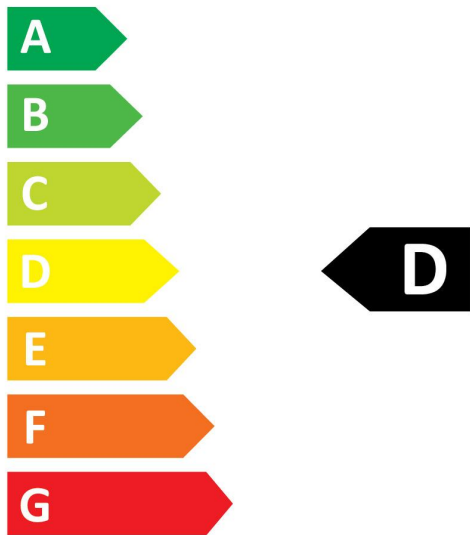

### OPTICAL DATA

Luminous flux (Rated) (lm)	5600
Colour temperature (K)	4000
CRI (Ra)	80
Colour Variation Initial (SDCM)	6

# SYLVANIA

ToLEDo Superia T5 ECG HO V3 5FT 5600LM 840  
0029271

Breakage cleaning instructions	Not applicable
Special purpose lamp	No
Dry applications use only	No
Suitable for household illumination	No
Safety message	None

## Energy label

0029271

**37**  
kWh/1000h

2019/2015

0029271

**37**  
kWh/1000h

2019/2015

Light your world