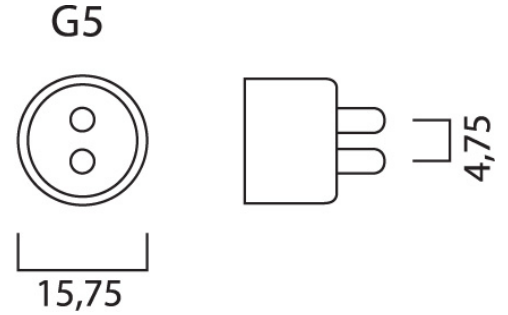

Technical drawings

Data table

GENERAL DATA

Product name	ToLEDo Superia T5 ECG HO V3 5FT 5600LM 840
Technology	LED
Watt (Rated) (W)	37
Fixture rating	Open
Operating temperature range (°C)	-20°C...+45°C
Performance ambient temperature Tq (°C)	25
E-number FI	4940793
Warranty	5 years

OPTICAL DATA

Luminous flux (Rated) (lm)	5600
Colour temperature (K)	4000
CRI (Ra)	80
Colour Variation Initial (SDCM)	6