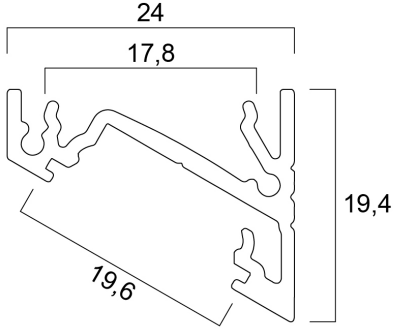

Profile corner surface 14 (24x19) 2m SET BW 0021576

Features

- The Profile corner surface 14 2m SET BW consists of 2m anodised black profile , F click diffuser (0022619), 2 end caps and 4 holders (0022645)

Product Overview

Product name	Profile corner surface 14 (24x19) 2m SET BW
Technology	Accessory
Housing	Aluminium
E-number FI	4278575
Photobiological Risk Group	Not applicable
Housing colour	Black
IP rating	IP00
IK rating	IK00
Product EAN number	5410288215761
Warranty	3 years

Profile corner surface 14 (24x19) 2m SET BW 0021576

Technical drawings

Data table

GENERAL DATA

Product name	Profile corner surface 14 (24x19) 2m SET BW
Technology	Accessory
Housing	Aluminium
Operating temperature range (°C)	25°C...+0°C
E-number FI	4278575
Warranty	3 years

Housing colour	Black
IP rating	IP00
IK rating	IK00
Diffuser finish	Opal
Nominal Product Length (mm)	2000
Nominal Product Width (mm)	24
Weight (kg)	0.49

PACKAGING

Single packaging type	Carton
Product EAN number	5410288215761
Packaging single width (cm)	3.0
Packaging single depth (cm)	1.9
DUN14 (outer)	15410288215768
Packaging outer length / height (cm)	210.0