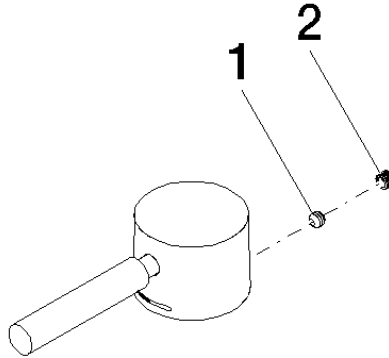

Handle for washstand deck mounting Lever 39 x 30 x 100 mm - Orange

SPARE PARTS

90 20 66 009 00 Product version from 4/1/2025

Handle for washstand deck mounting Lever 39 x 30 x 100 mm - Orange

SPARE PARTS

90 20 66 009 00 Product version from 4/1/2025

90 20 66 009 00 Product version from 4/1/2025

Parts for other finishes can be found here: [Chrome](#)

Spare parts list

No.	Item Number	Name	Quantity used	Delivery time
2	90 31 20 109 00 90	Plug -	1.00	14
1	90 31 11 063 00 90	Mounting Threaded pin with hexagon socket with cup point M5 x 4 mm -	1.00	14