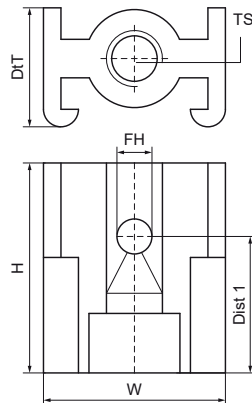

Walraven Threaded Connector

(C3010)

an accessory for Walraven PVC pipe clamps

Features & benefits

- with 'claws' which grip on to the band
- material: threaded connector made of PC (polycarbonate)
- impact-resistant

Product Number	Thread Size	Thread Type	Total Height	Total Width	Total Depth
<i>Reference letter</i>	<i>TS</i>	<i>TT</i>	<i>H</i>	<i>W</i>	<i>DtT</i>
<i>Unit description</i>			<i>mm</i>	<i>mm</i>	<i>mm</i>
1452006	M6	Metric	25.8	26.3	17.5
1452008	M8	Metric	25.8	26.3	17.5